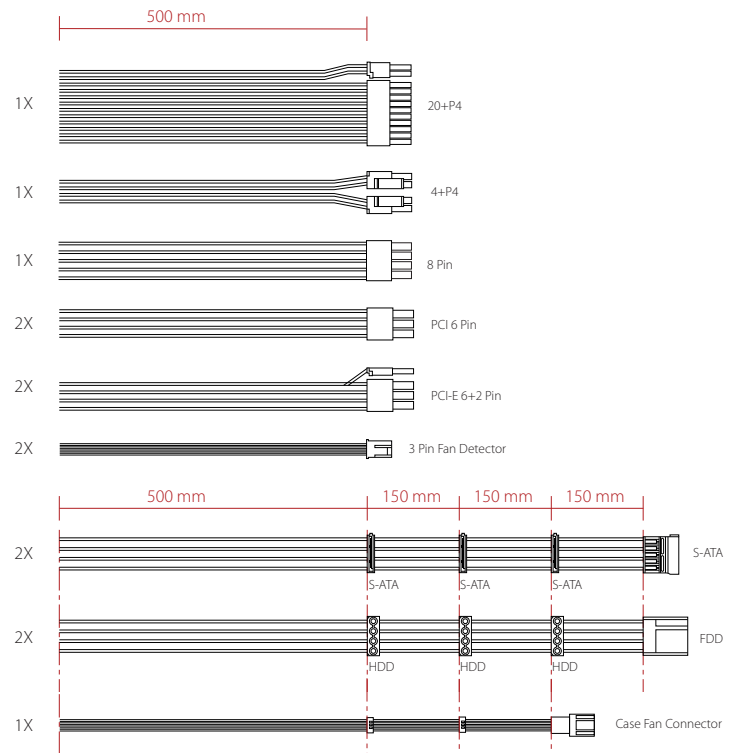

Cablemanagement

Logistical Data

Item number	EAN Barcode
SPS-XP750.CS.R3	4044953105944
SPS-XP1000.CS.R3	4044953105968

All trademarks and registered marks are the property of their respective companies. Errors excepted. Subject to change without prior notice. Images may differ from original product.