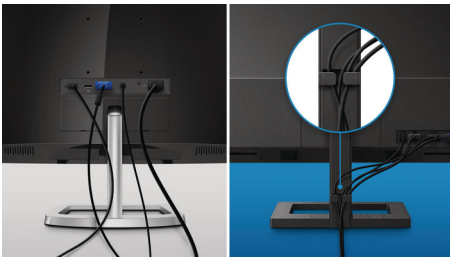

Cable management

Cable management is an intimate design that maintains tidy workspace by organizing cables and wires required for the operation of a display device.